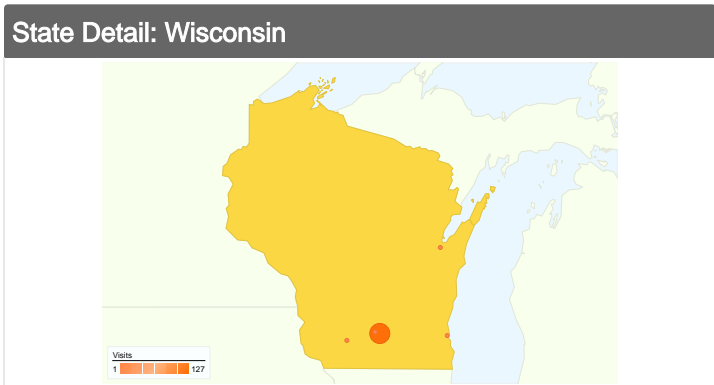

Visitors
101

Map Overlay

Traffic Sources Overview

- **Direct Traffic**
116.00 (69.88%)
- **Referring Sites**
34.00 (20.48%)
- **Search Engines**
16.00 (9.64%)

Content Overview

Pages	Pageviews	% Pageviews
/	133	21.49%
/home	33	5.33%
/a/oakmeadowhomeowners.org	32	5.17%
/dues	31	5.01%
/neighborhood-plat	31	5.01%

Service Providers		
Service Provider	Visits	% visits
charter communications	74	44.58%
tds telecom	27	16.27%
at&t internet services	8	4.82%
cdw computer centers	8	4.82%
comcast cable communications	6	3.61%