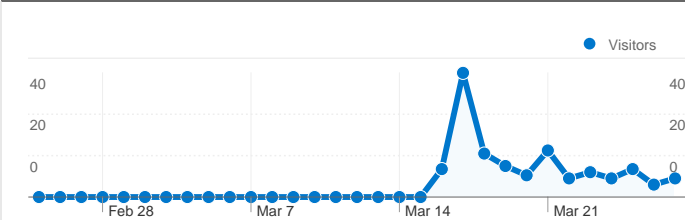

Site Usage

166 Visits

42.77% Bounce Rate

619 Pageviews

00:03:42 Avg. Time on Site

3.73 Pages/Visit

59.04% % New Visits

Visitors Overview

101 people visited this site

166 Visits

101 Absolute Unique Visitors

619 Pageviews

3.73 Average Pageviews

00:03:42 Time on Site

42.77% Bounce Rate

59.04% New Visits

1 - 10 of 16

166 visits came from 3 countries/territories

Site Usage

Visits 166 % of Site Total: 100.00%	Pages/Visit 3.73 Site Avg: 3.73 (0.00%)	Avg. Time on Site 00:03:42 Site Avg: 00:03:42 (0.00%)	% New Visits 59.04% Site Avg: 59.04% (0.00%)	Bounce Rate 42.77% Site Avg: 42.77% (0.00%)	
Country/Territory	Visits	Pages/Visit	Avg. Time on Site	% New Visits	Bounce Rate
United States	164	3.76	00:03:45	58.54%	42.07%
Germany	1	1.00	00:00:00	100.00%	100.00%
Mexico	1	1.00	00:00:00	100.00%	100.00%

New vs. Returning

166 visits from 2 visitor types

Site Usage

Visits 166 % of Site Total: 100.00%	Pages/Visit 3.73 Site Avg: 3.73 (0.00%)	Avg. Time on Site 00:03:42 Site Avg: 00:03:42 (0.00%)	% New Visits 59.04% Site Avg: 59.04% (0.00%)	Bounce Rate 42.77% Site Avg: 42.77% (0.00%)	
Visitor Type	Visits	Pages/Visit	Avg. Time on Site	% New Visits	Bounce Rate
New Visitor	98	4.43	00:04:30	100.00%	34.69%
Returning Visitor	68	2.72	00:02:32	0.00%	54.41%